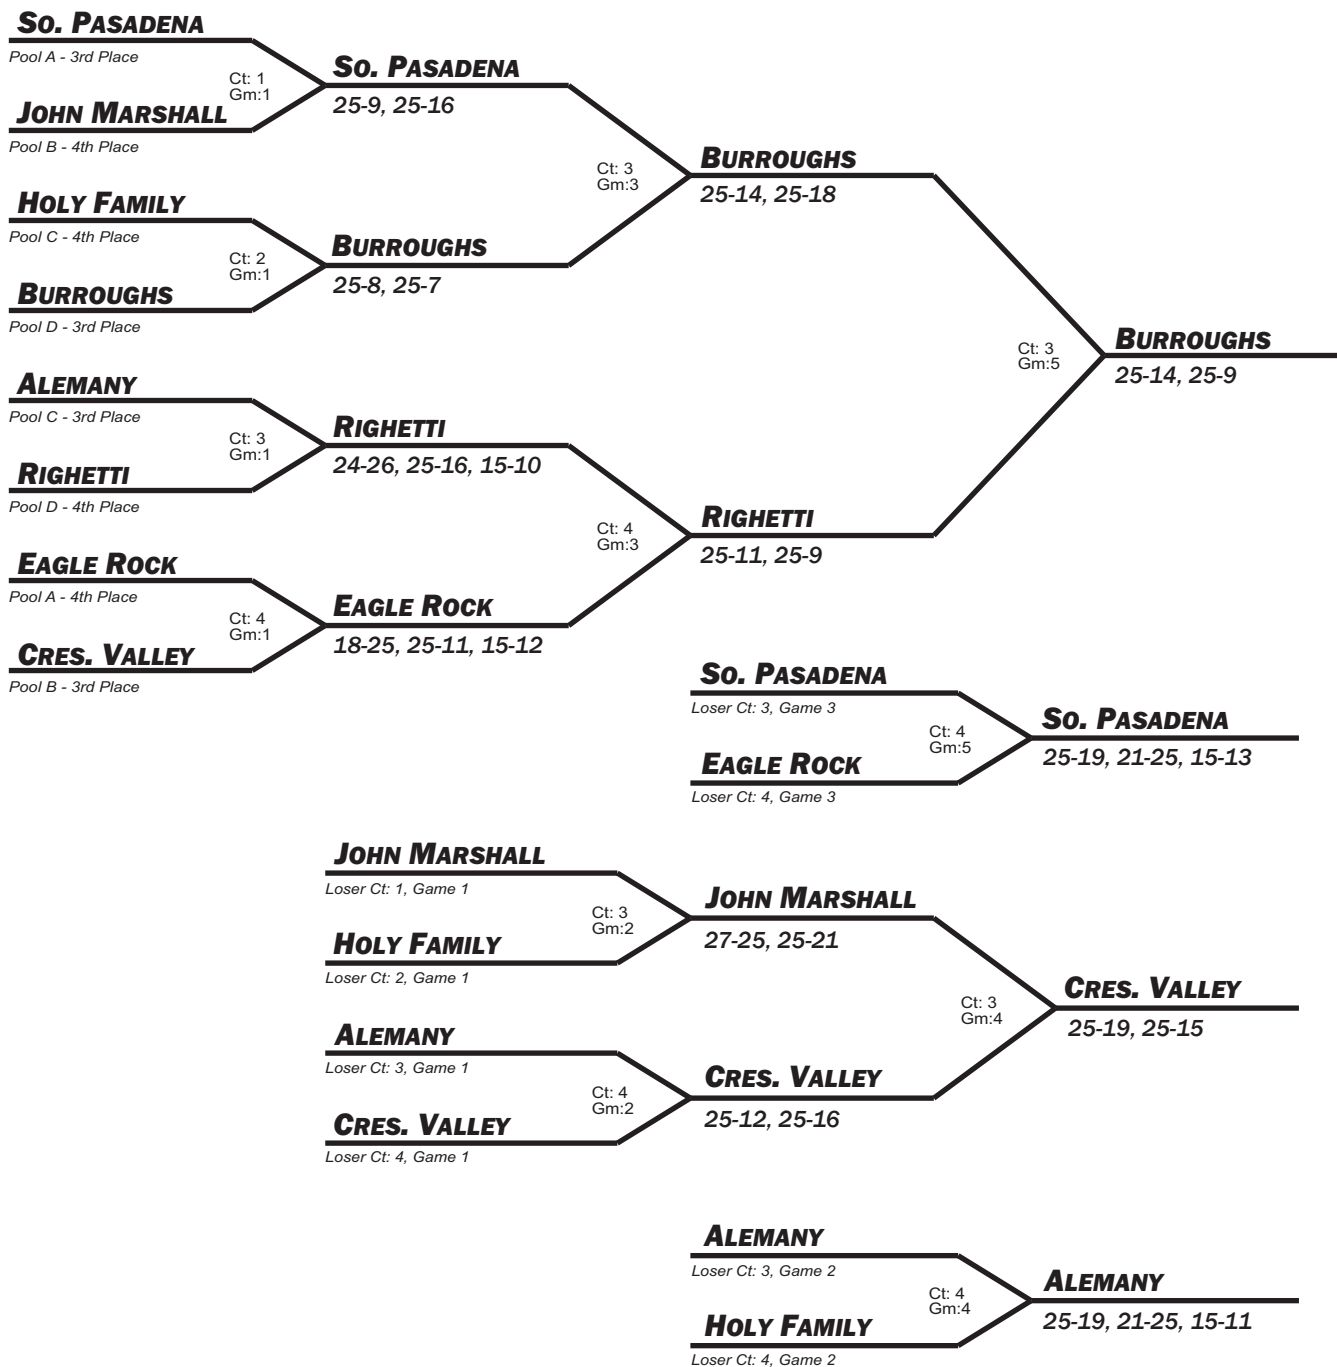

L Claremont

#3 Camille Brown

OH Alta Loma

SILVER DIVISION

9:00 am

POOL RESULTS

POOL A

Finish	Match	Games		Points				
		Won	Lost	Won	Lost	Pts for	Pts Ag	Pt Diff
1st	Saugus	3	0	6	0	150	69	2.17
2nd	Van Nuys	2	1	4	3	133	149	0.89
4th	Eagle Rock	0	3	1	6	115	158	0.73
3rd	So. Pasadena	1	2	3	5	139	161	0.86